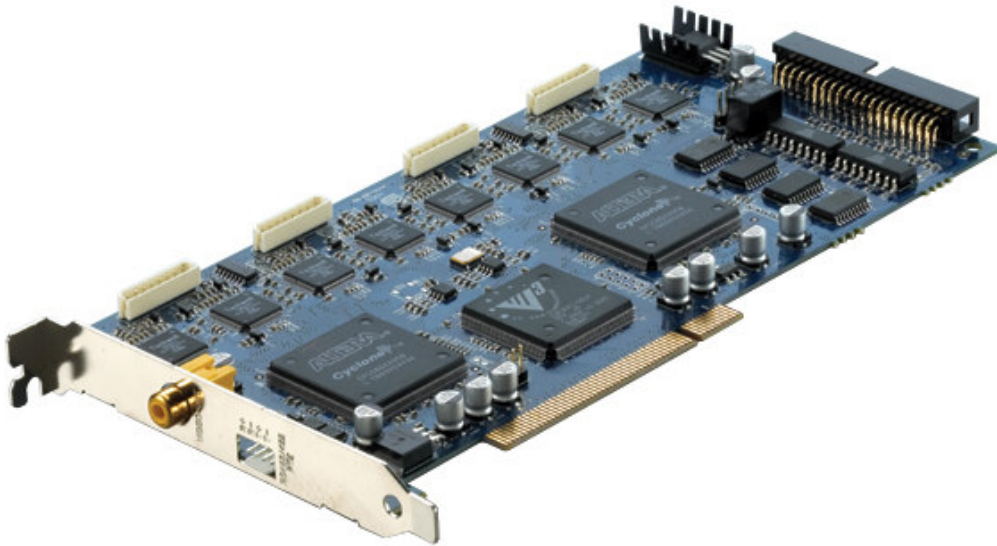

DVR Board

CNB

Video Capture 04 channel model CNB-BDS2424

Specification

Model	CNB-BDS2424
Video Input	16CH(NTSC, PAL)
Video Output	1CH(Composite, RC)
Spilit Screen	1, 4, 8, 16
OS	Windows XP, 2000
Display Speed	240fps(NTSC), 200fps(PAL)
Recording Speed	240fps(NTSC), 200fps(PAL)
Codec	MPEG-4
Image Size	Average 2KB
Resolution	320x240(NTSC), 320x288(PAL), 720x480(NTSC), 720x576(PAL)
Audio	2 Channel(Via Sound Card)
DI/ DO	16 In / 8 Out(Optional)
P/T/Z/F Interface	RS-422/485
Remote Transfer	TCP/IP, PSTN